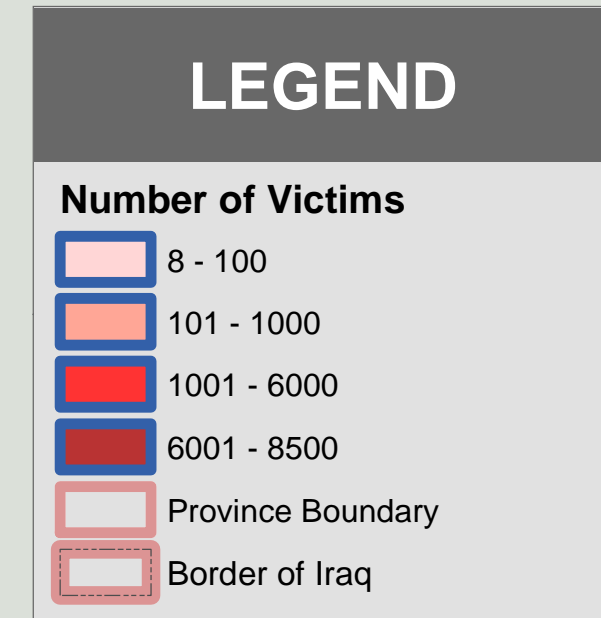

Annex H

REPUBLIC OF IRAQ

LANDMINE / ERW VICTIMS BY DISTRICTS

LEGEND

District	
TOTAL VICTIMS	
[Light Yellow Box]	1 - 200
[Light Orange Box]	201 - 500
[Light Red Box]	501 - 900
[Red Box]	901 - 1500
[Dark Red Box]	1501 - 3500
[Brown Outline Box]	Province Boundary

REPUBLIC OF IRAQ

LANDMINE / ERW VICTIMS BY PROVINCE

RMAC Name	Province	Type of Injury	Number of Victim	Land mines Victims
RMAC-S	Basrah	Killed	296	96
		Injured	4,839	1,724
	Total Basrah		5,135	1,820
	Missan	Killed	5,032	204
		Injured	802	1,338
	Total Missan		5,834	1,542
	Muthanna	Killed	700	183
		Injured	2,670	764
	Total Muthanna		3,370	947
	Thi-Qar	Killed	682	77
Injured		3,973	984	
Total Thi-Qar		4,655	1,061	
RMAC-S Total			18,963	5,370
IKMAA	Duhok	Killed	968	769
		Injured	231	132
	Total Duhok		1,189	901
	Erbil	Killed	2,871	1,766
		Injured	859	466
	Total Erbil		3,730	2,232
	Slemani	Killed	6,817	4,738
		Injured	1,295	788
Total Slemani		8,112	5,526	
IKMAA Total			13,031	8,659
RMAC- M EU	Wassit	Killed	559	112
		Injured	3,408	716
	Total Wassit		3,967	828
RMAC-M Eu Total			3,967	828
RMAC-N	Anbar	Killed	0	0
		Injured	10	0
	Total Anbar		10	0
	Ninewa	Killed	6	0
		Injured	2	0
	Total Ninewa		8	0
	Salah al-Din	Killed	44	0
Injured		27	0	
Total Salah al-Din		71	0	
RMAC-N Total			89	0
All Total			36,081	14,857