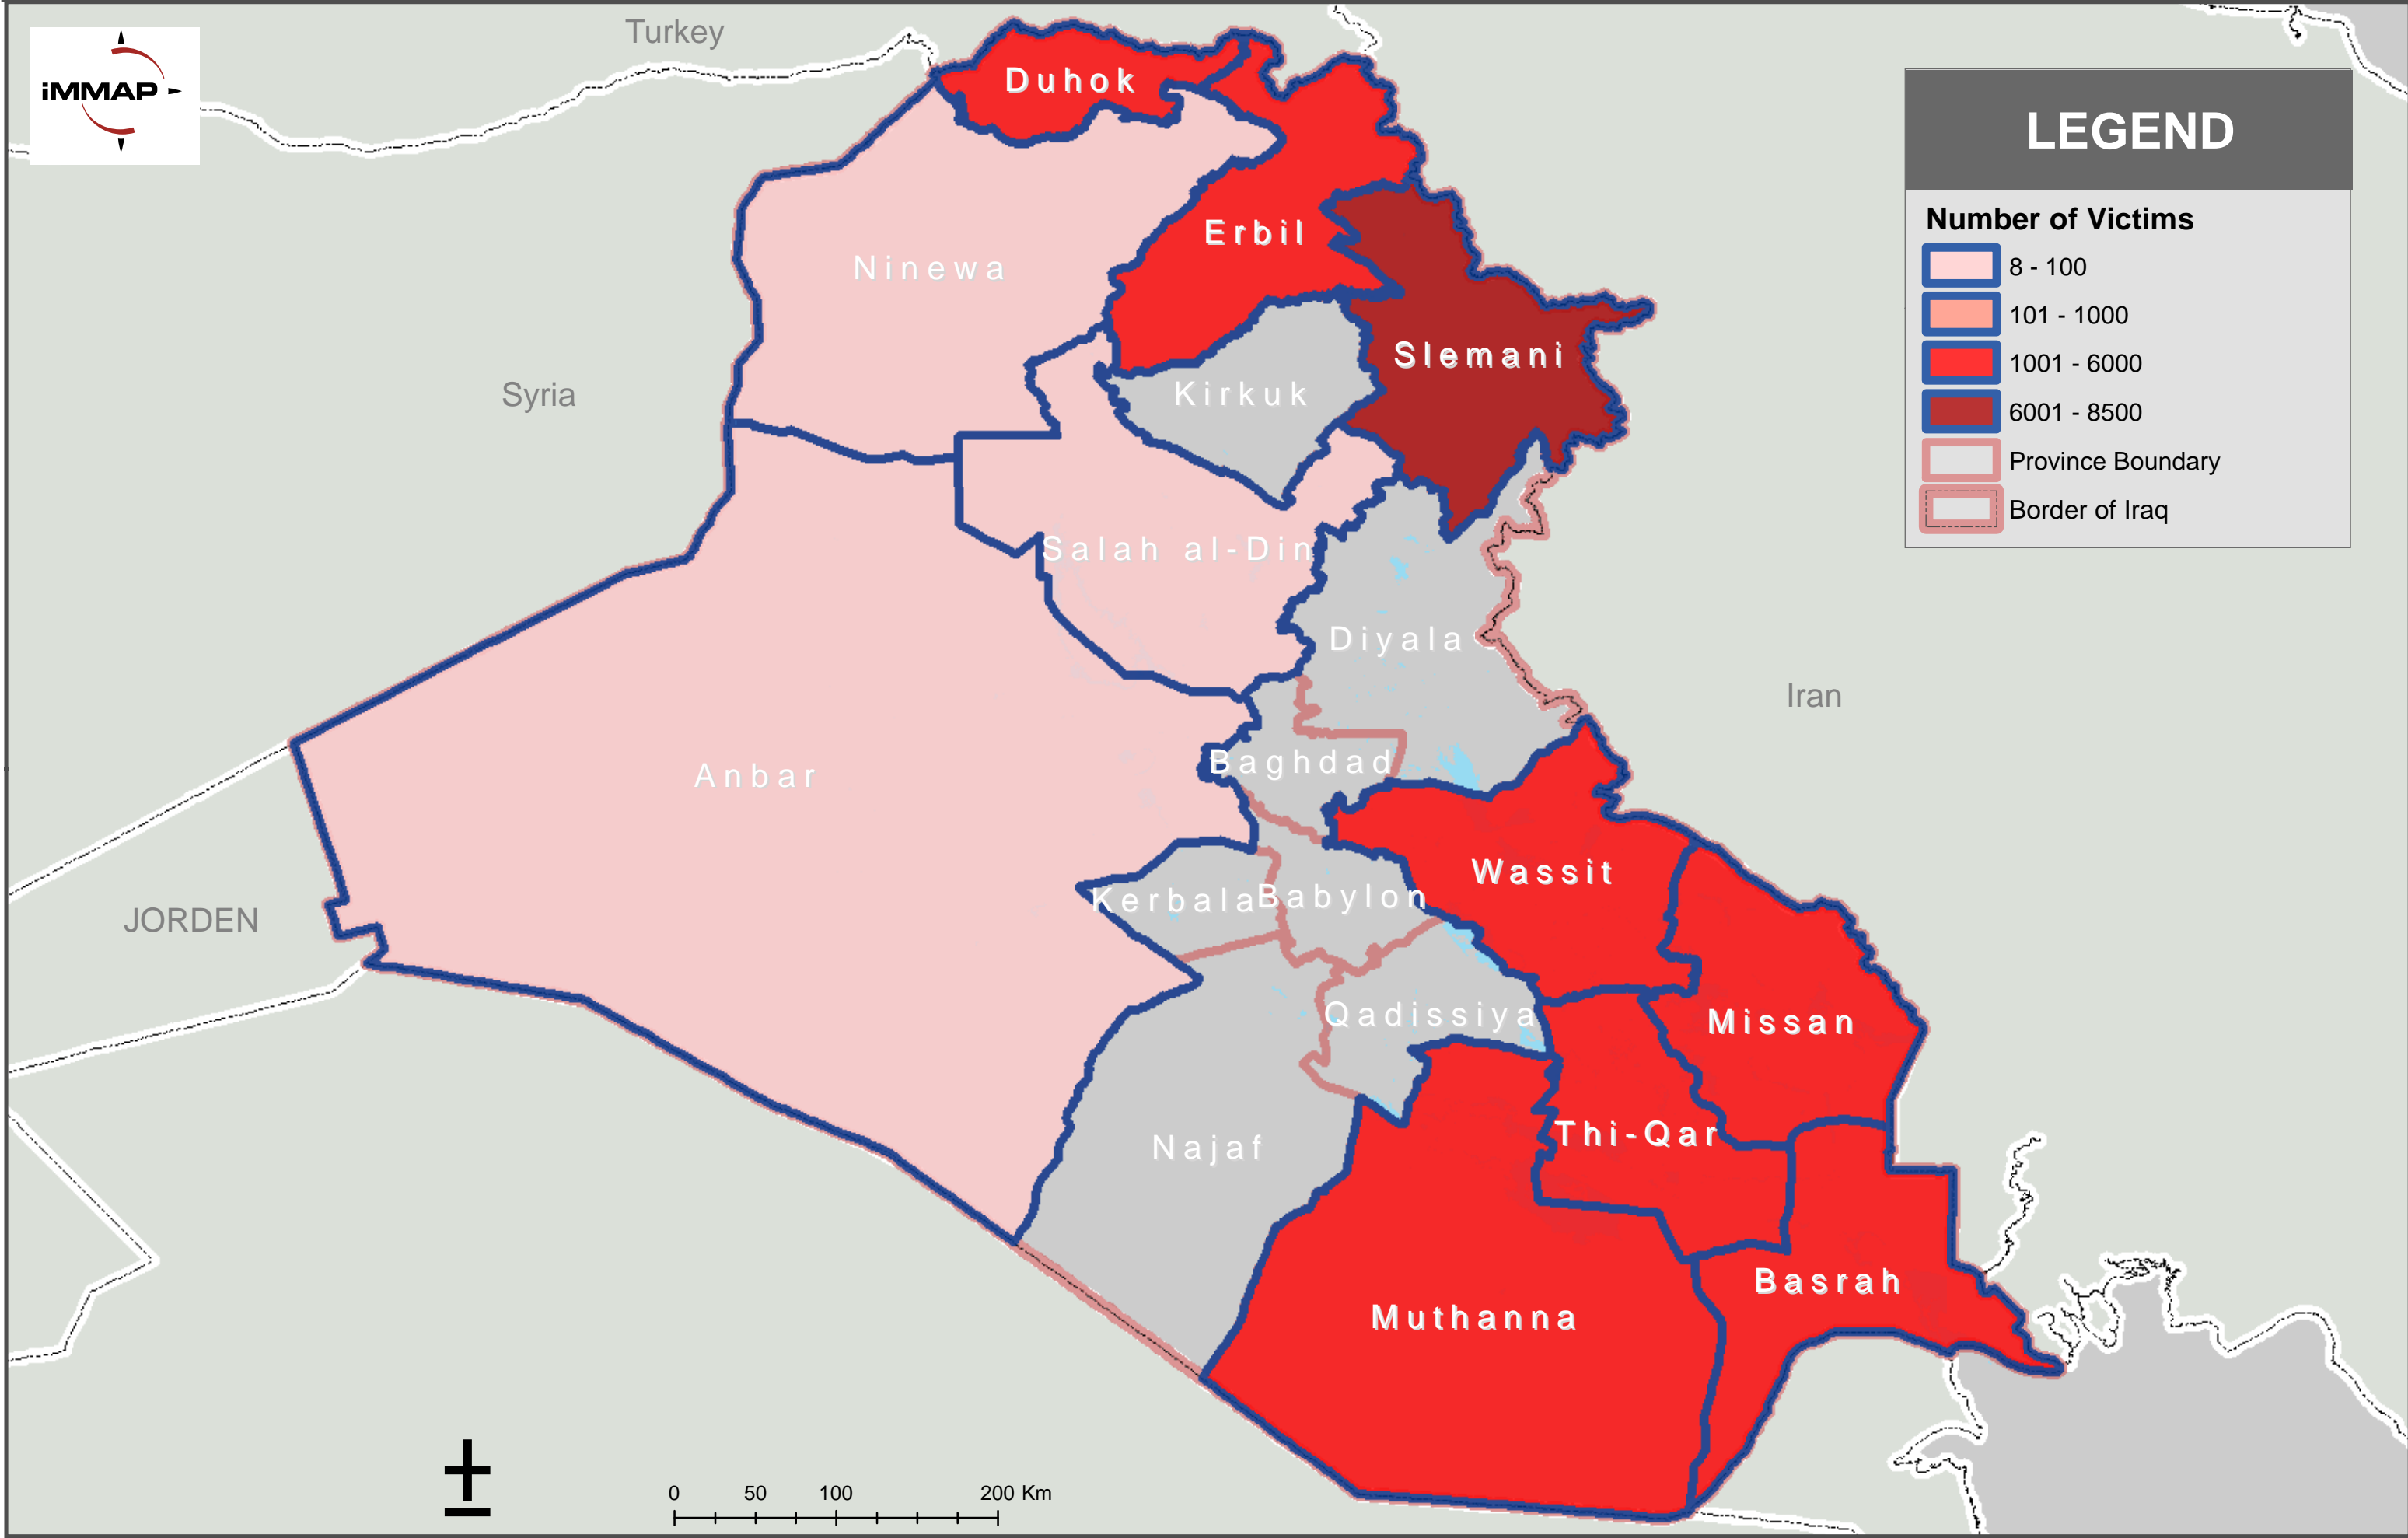

Annex H

REPUBLIC OF IRAQ

LANDMINE / ERW VICTIMS BY DISTRICTS

LEGEND

District	
TOTAL VICTIMS	
[Light Yellow Box]	1 - 200
[Light Orange Box]	201 - 500
[Light Red Box]	501 - 900
[Red Box]	901 - 1500
[Dark Red Box]	1501 - 3500
[Brown Outline Box]	Province Boundary

REPUBLIC OF IRAQ

LANDMINE / ERW VICTIMS BY PROVINCE

RMAC Name	Province	Type of Injury	Number of Victim	Land mines Victims
RMAC-S	Basrah	Killed	296	96
		Injured	4,839	1,724
	Total Basrah		5,135	1,820
	Missan	Killed	5,032	204
		Injured	802	1,338
	Total Missan		5,834	1,542
	Muthanna	Killed	700	183
		Injured	2,670	764
	Total Muthanna		3,370	947
	Thi-Qar	Killed	682	77
Injured		3,973	984	
Total Thi-Qar		4,655	1,061	
RMAC-S Total			18,963	5,370
IKMAA	Duhok	Killed	968	769
		Injured	231	132
	Total Duhok		1,189	901
	Erbil	Killed	2,871	1,766
		Injured	859	466
	Total Erbil		3,730	2,232
	Slemani	Killed	6,817	4,738
		Injured	1,295	788
Total Slemani		8,112	5,526	
IKMAA Total			13,031	8,659
RMAC- M EU	Wassit	Killed	559	112
		Injured	3,408	716
	Total Wassit		3,967	828
RMAC-M Eu Total			3,967	828
RMAC-N	Anbar	Killed	0	0
		Injured	10	0
	Total Anbar		10	0
	Ninewa	Killed	6	0
		Injured	2	0
	Total Ninewa		8	0
	Salah al-Din	Killed	44	0
Injured		27	0	
Total Salah al-Din		71	0	
RMAC-N Total			89	0
All Total			36,081	14,857