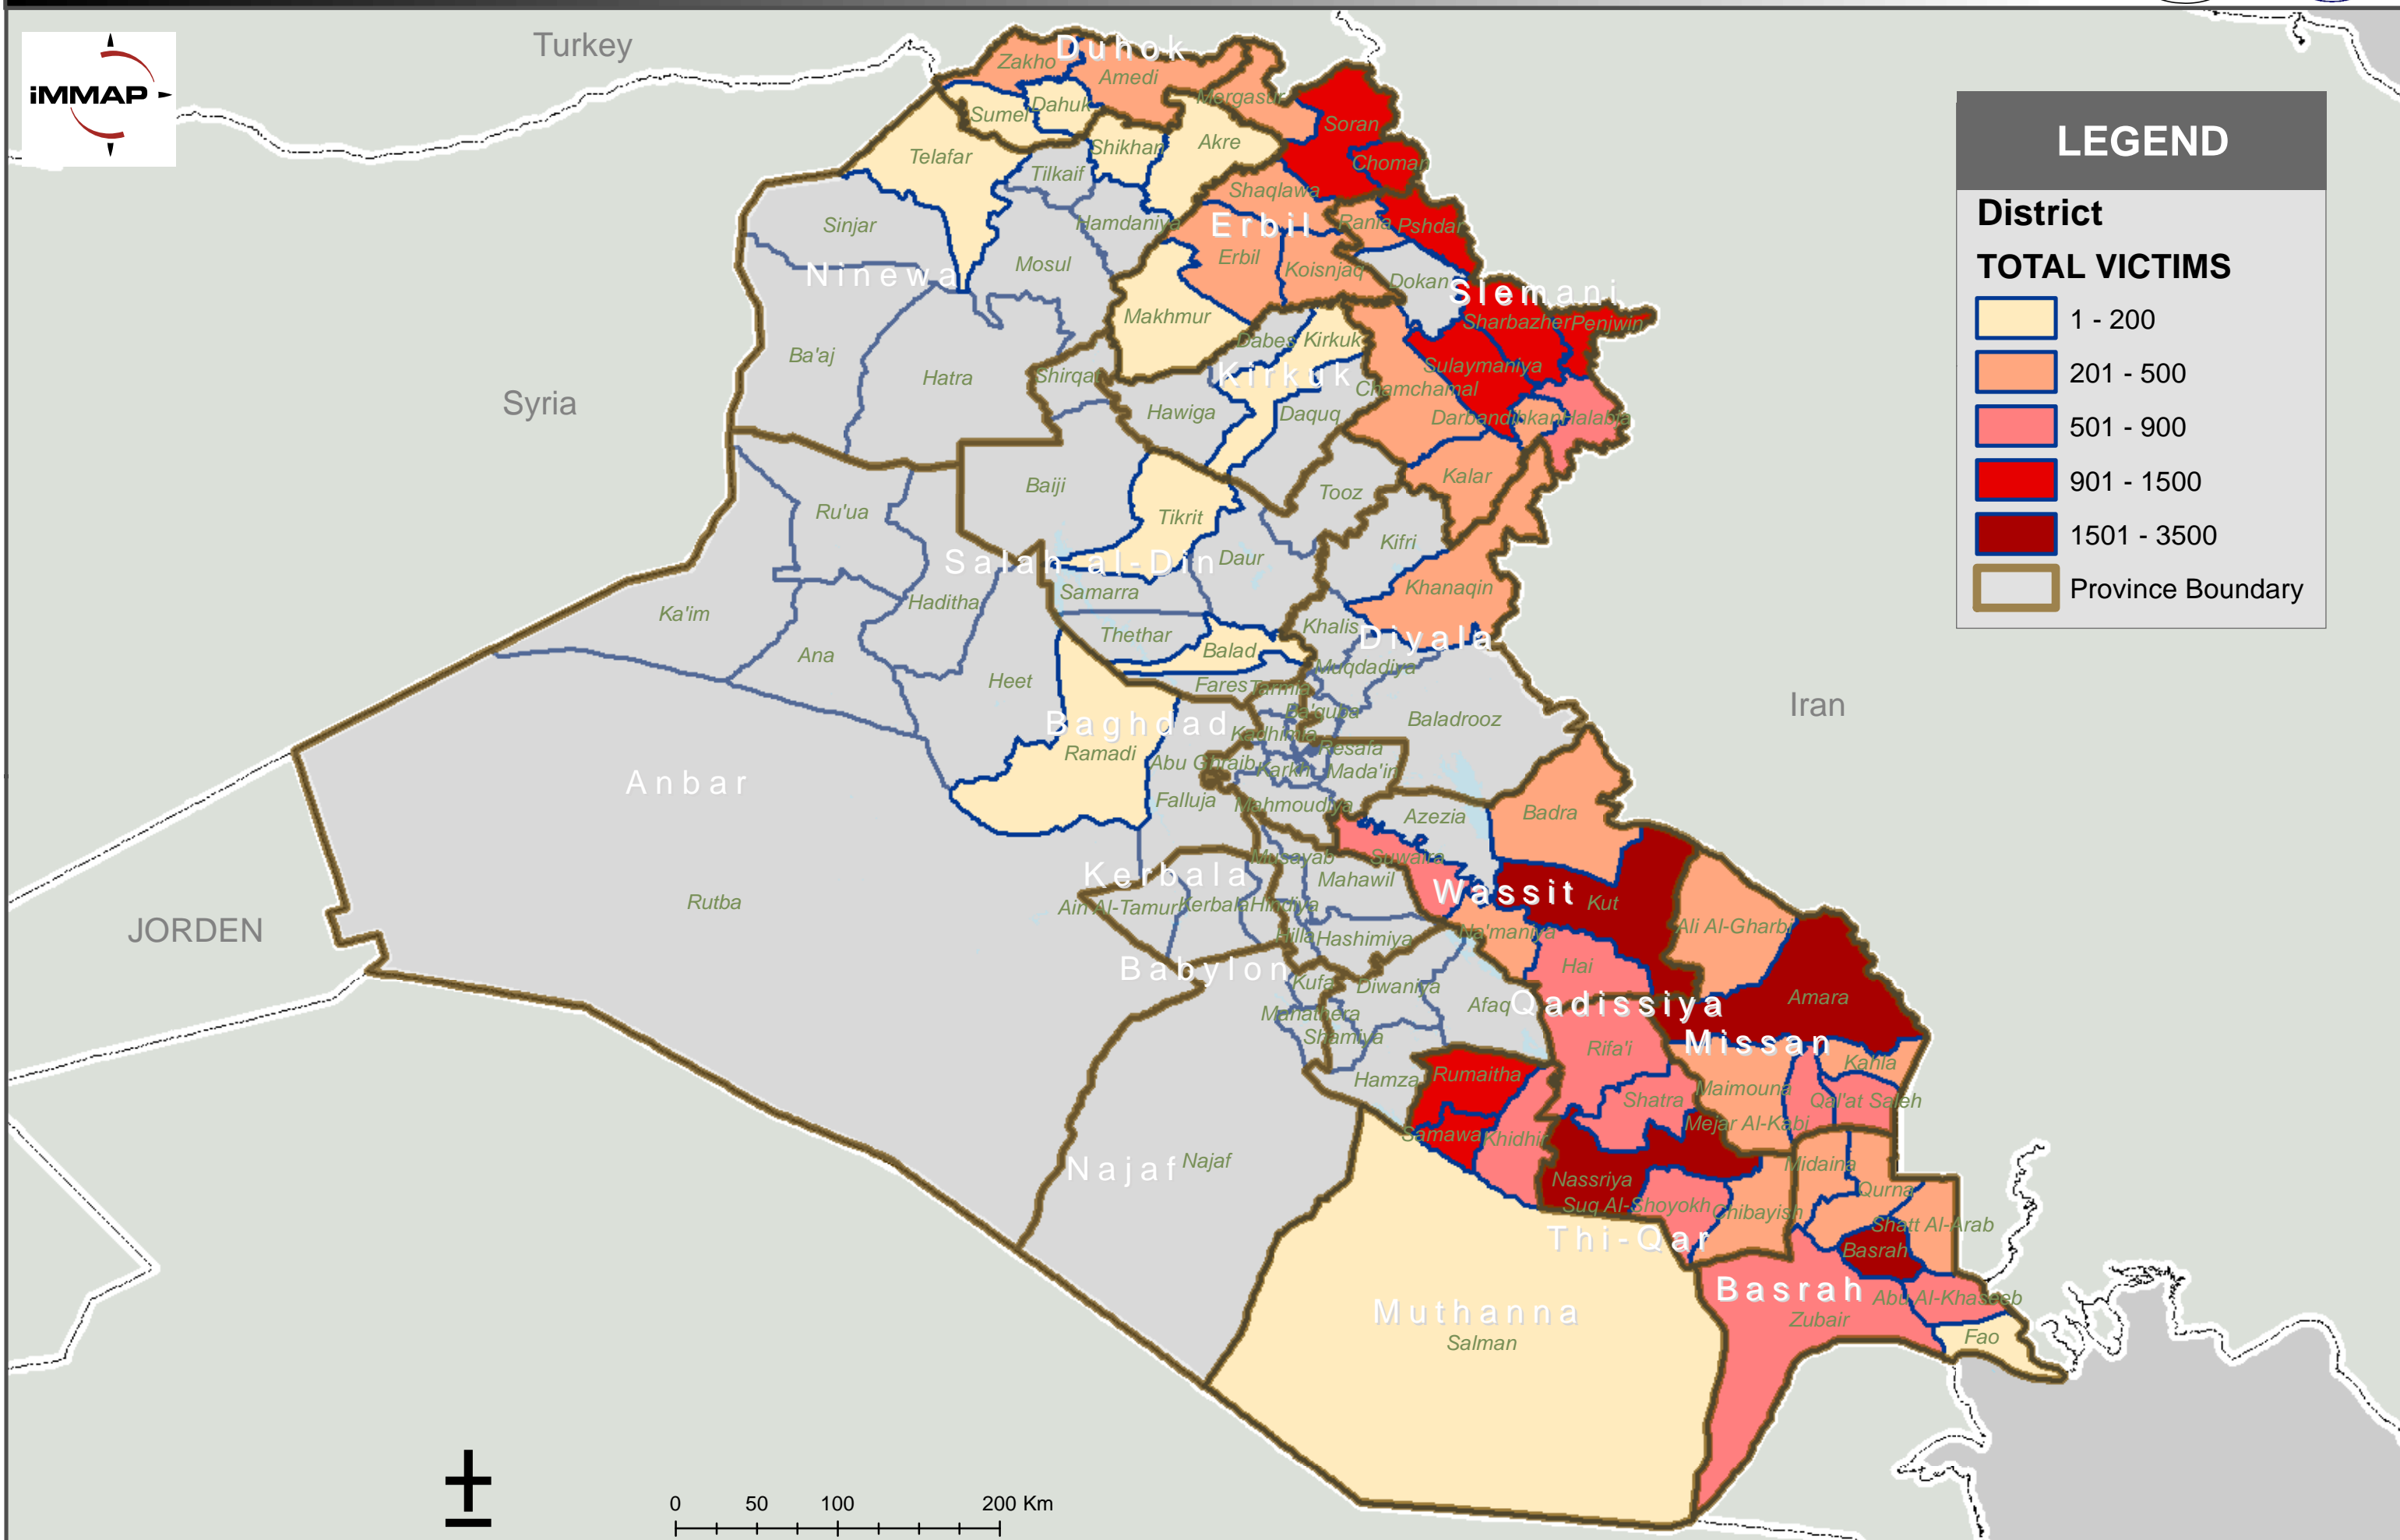

Annex H

REPUBLIC OF IRAQ

LANDMINE / ERW VICTIMS BY DISTRICTS

LEGEND

District	
TOTAL VICTIMS	
[Light Yellow Box]	1 - 200
[Light Orange Box]	201 - 500
[Light Red Box]	501 - 900
[Red Box]	901 - 1500
[Dark Red Box]	1501 - 3500
[Brown Outline Box]	Province Boundary

REPUBLIC OF IRAQ

LANDMINE / ERW VICTIMS BY PROVINCE

RMAC Name	Province	Type of Injury	Number of Victim	Land mines Victims
RMAC-S	Basrah	Killed	296	96
		Injured	4,839	1,724
	Total Basrah		5,135	1,820
	Missan	Killed	5,032	204
		Injured	802	1,338
	Total Missan		5,834	1,542
	Muthanna	Killed	700	183
		Injured	2,670	764
	Total Muthanna		3,370	947
	Thi-Qar	Killed	682	77
Injured		3,973	984	
Total Thi-Qar		4,655	1,061	
RMAC-S Total			18,963	5,370
IKMAA	Duhok	Killed	968	769
		Injured	231	132
	Total Duhok		1,189	901
	Erbil	Killed	2,871	1,766
		Injured	859	466
	Total Erbil		3,730	2,232
	Slemani	Killed	6,817	4,738
		Injured	1,295	788
Total Slemani		8,112	5,526	
IKMAA Total			13,031	8,659
RMAC- M EU	Wassit	Killed	559	112
		Injured	3,408	716
	Total Wassit		3,967	828
RMAC-M Eu Total			3,967	828
RMAC-N	Anbar	Killed	0	0
		Injured	10	0
	Total Anbar		10	0
	Ninewa	Killed	6	0
		Injured	2	0
	Total Ninewa		8	0
	Salah al-Din	Killed	44	0
Injured		27	0	
Total Salah al-Din		71	0	
RMAC-N Total			89	0
All Total			36,081	14,857