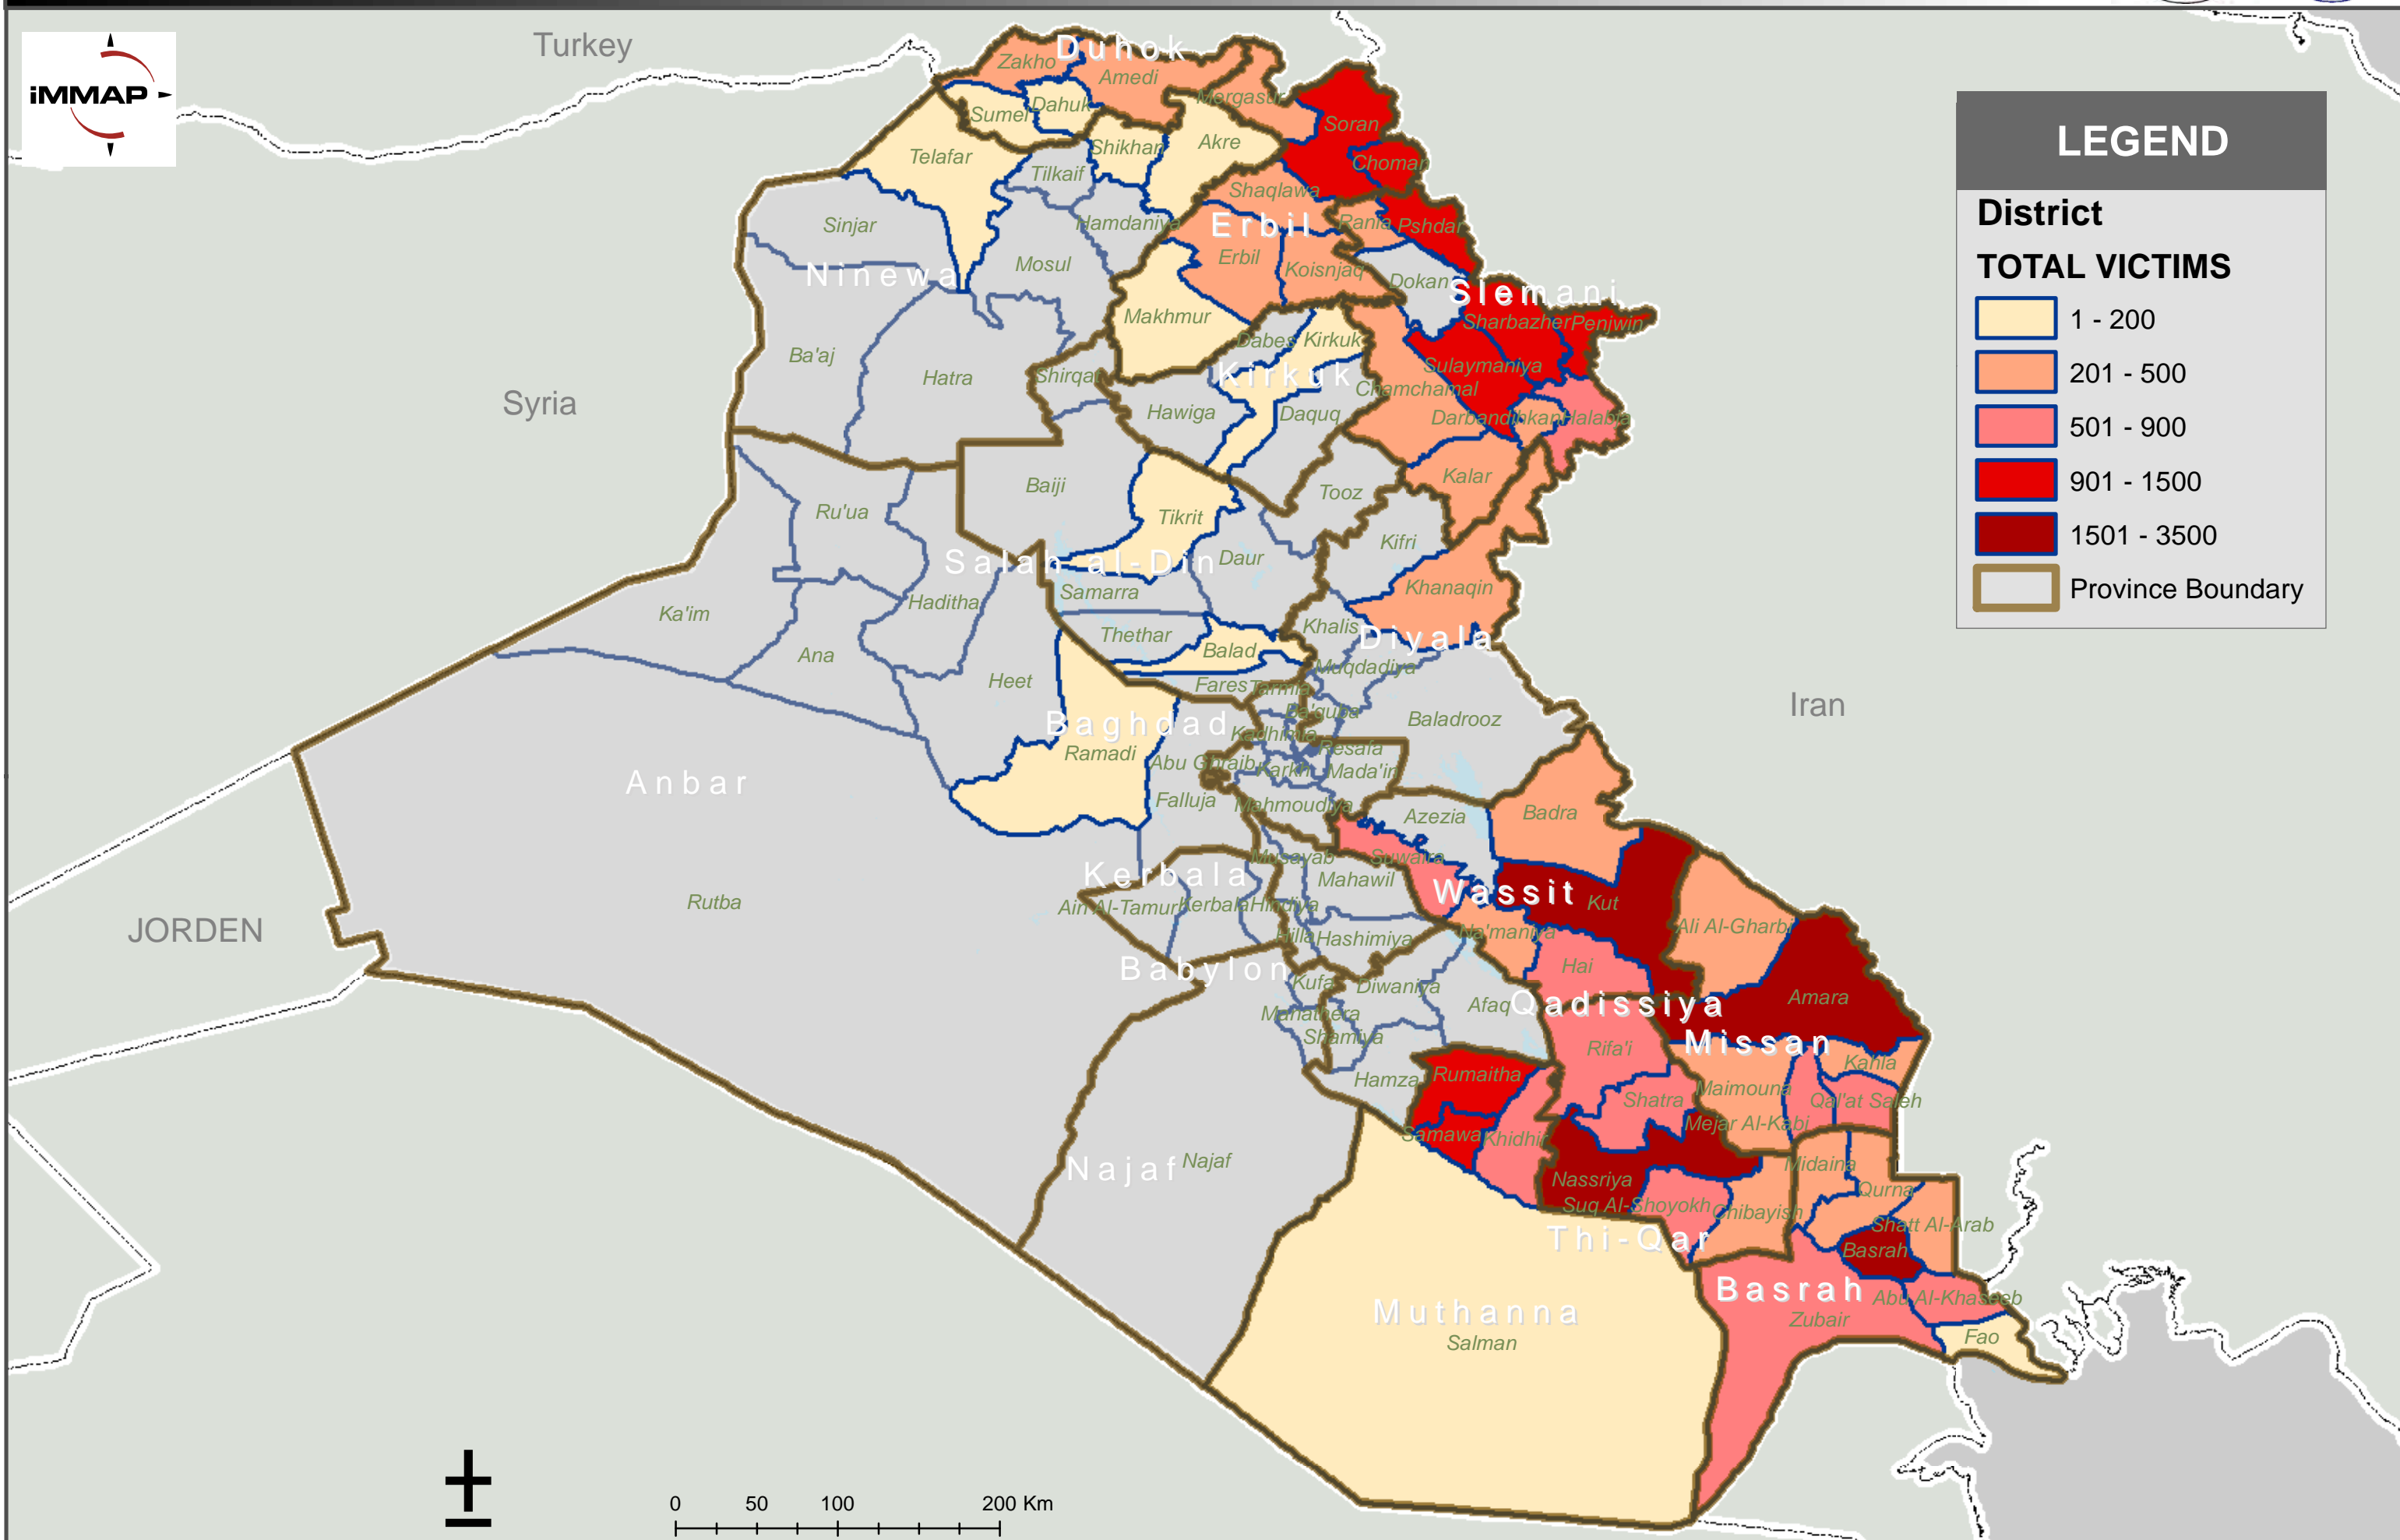

Annex (G)

Victims Assistance

REPUBLIC OF IRAQ

LANDMINE / ERW VICTIMS BY PROVINCE

LEGEND

Number of Victims

- 8 - 100
- 101 - 1000
- 1001 - 6000
- 6001 - 8500

Province Boundary

Border of Iraq

JORDEN

Syria

Turkey

Iran

REPUBLIC OF IRAQ

LANDMINE / ERW VICTIMS BY DISTRICTS

LEGEND

District	
TOTAL VICTIMS	
[Light Yellow Box]	1 - 200
[Light Orange Box]	201 - 500
[Light Red Box]	501 - 900
[Red Box]	901 - 1500
[Dark Red Box]	1501 - 3500
[Brown Outline Box]	Province Boundary

Total Number of Victims by Regional Operation Name

Percentage of Killed and Injured

Number of Victims by Device Category