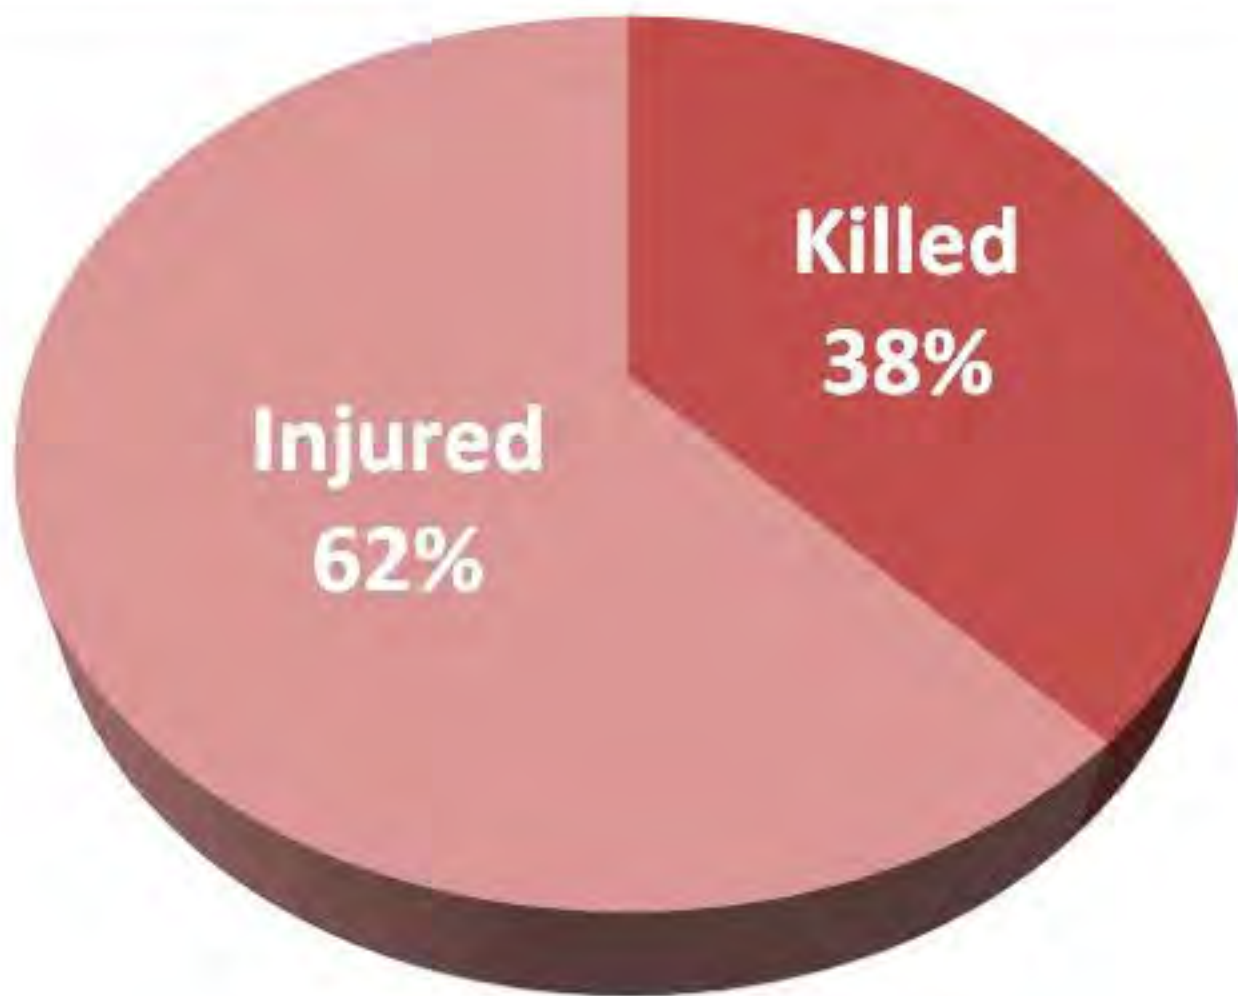

Percentage of Killed and Injured