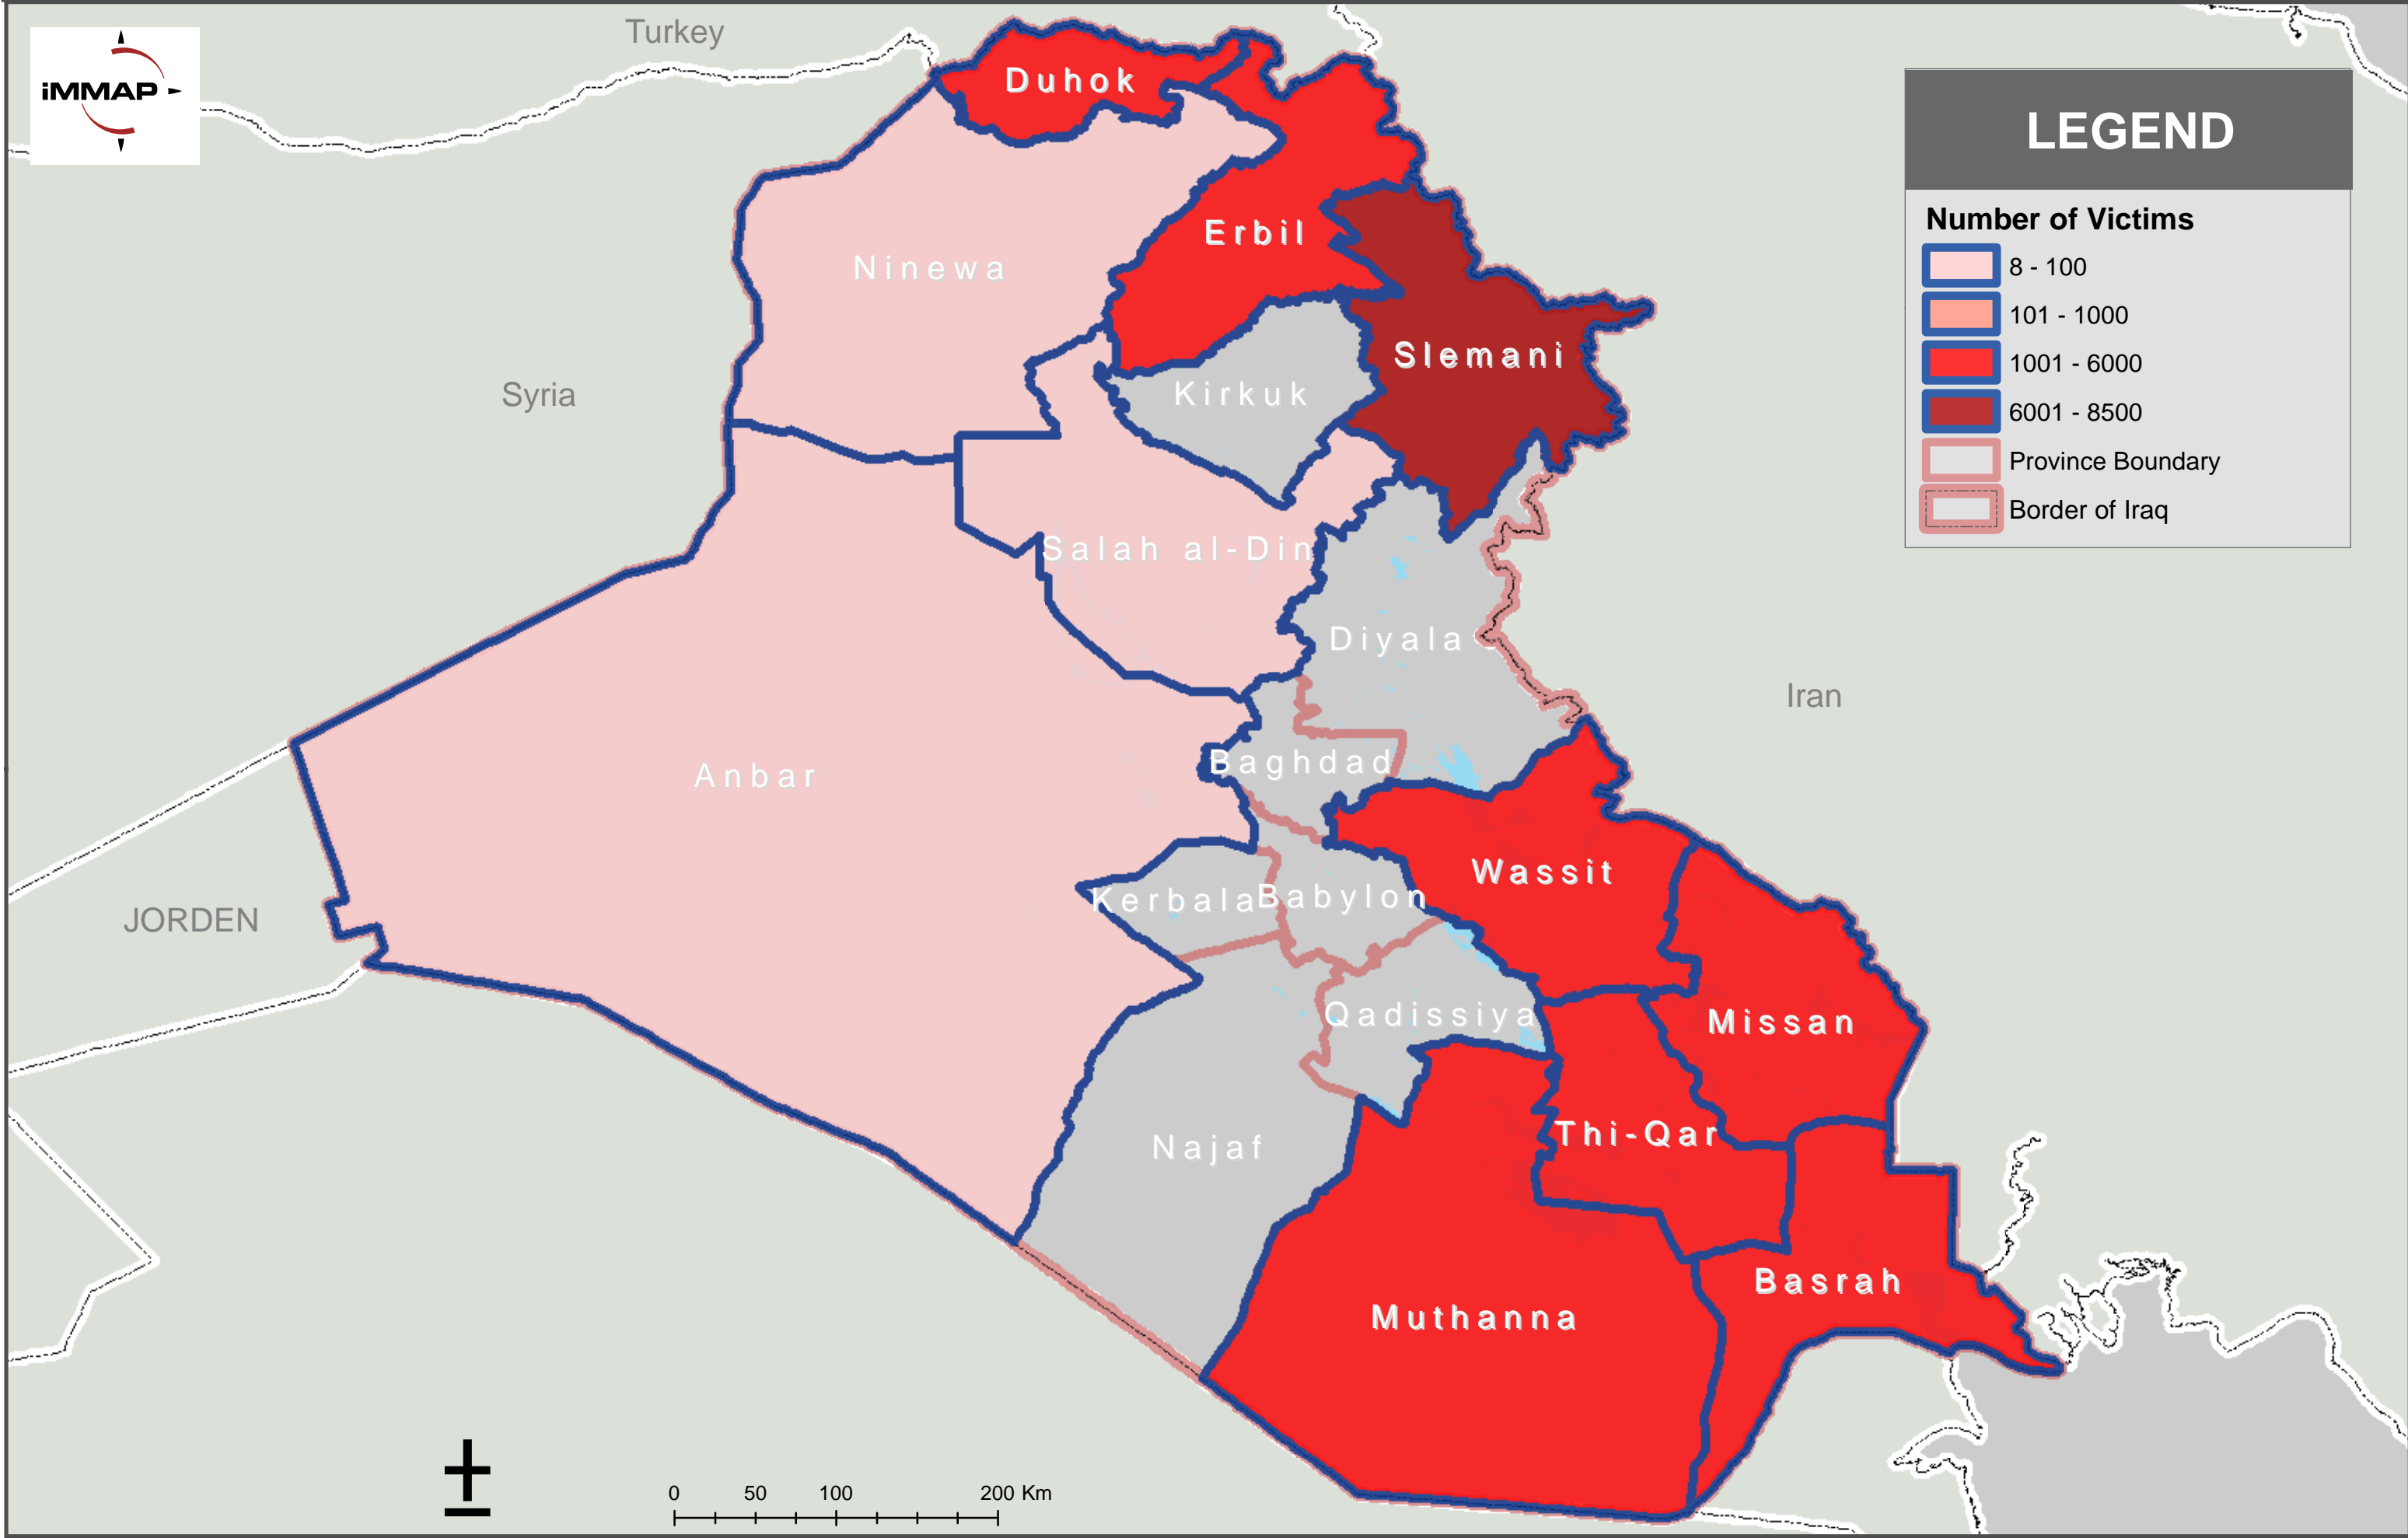

Annex (G)

Victims Assistance

REPUBLIC OF IRAQ

LANDMINE / ERW VICTIMS BY PROVINCE

LEGEND

Number of Victims

- 8 - 100
- 101 - 1000
- 1001 - 6000
- 6001 - 8500

Province Boundary

Border of Iraq

JORDEN

Syria

Turkey

Iran

REPUBLIC OF IRAQ

LANDMINE / ERW VICTIMS BY DISTRICTS

LEGEND

District	
TOTAL VICTIMS	
[Light Yellow Box]	1 - 200
[Light Orange Box]	201 - 500
[Light Red Box]	501 - 900
[Red Box]	901 - 1500
[Dark Red Box]	1501 - 3500
[Brown Outline Box]	Province Boundary

Total Number of Victims by Regional Operation Name