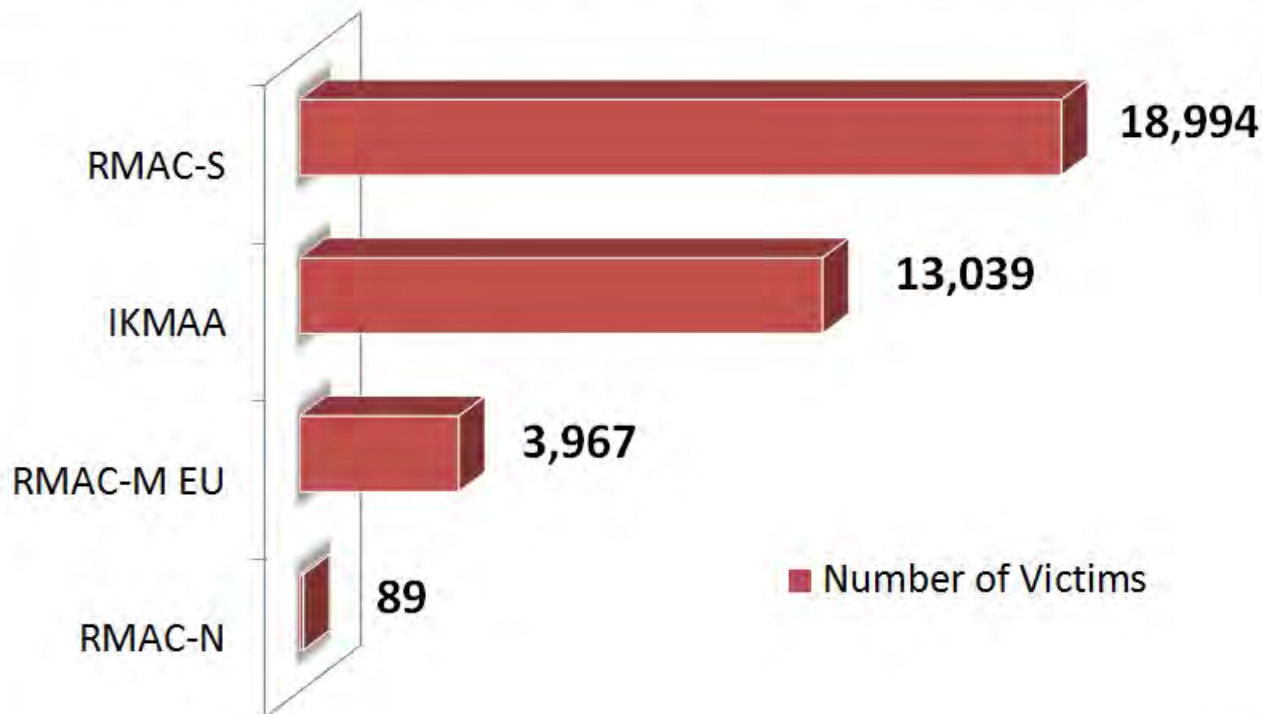

Annex (G)

Victims Assistance

REPUBLIC OF IRAQ

LANDMINE / ERW VICTIMS BY PROVINCE

LEGEND

Number of Victims

- 8 - 100
- 101 - 1000
- 1001 - 6000
- 6001 - 8500

Province Boundary

Border of Iraq

JORDEN

Syria

Turkey

Iran

REPUBLIC OF IRAQ

LANDMINE / ERW VICTIMS BY DISTRICTS

LEGEND

District	
TOTAL VICTIMS	
[Light Yellow Box]	1 - 200
[Light Orange Box]	201 - 500
[Light Red Box]	501 - 900
[Red Box]	901 - 1500
[Dark Red Box]	1501 - 3500
[Brown Outline Box]	Province Boundary

Total Number of Victims by Regional Operation Name