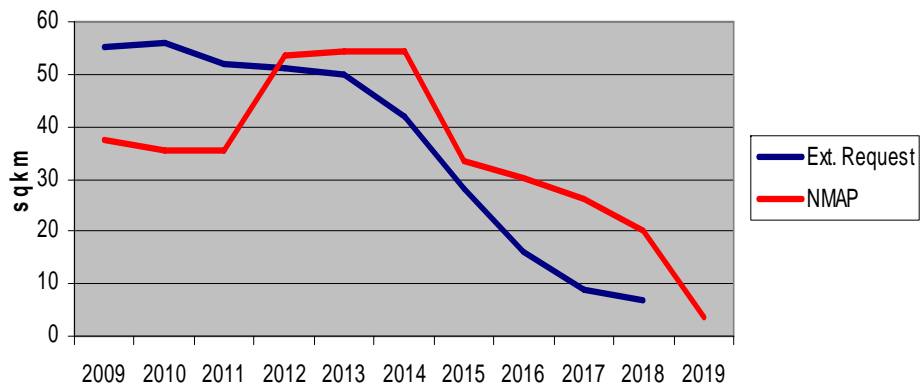

Land Release

Demining