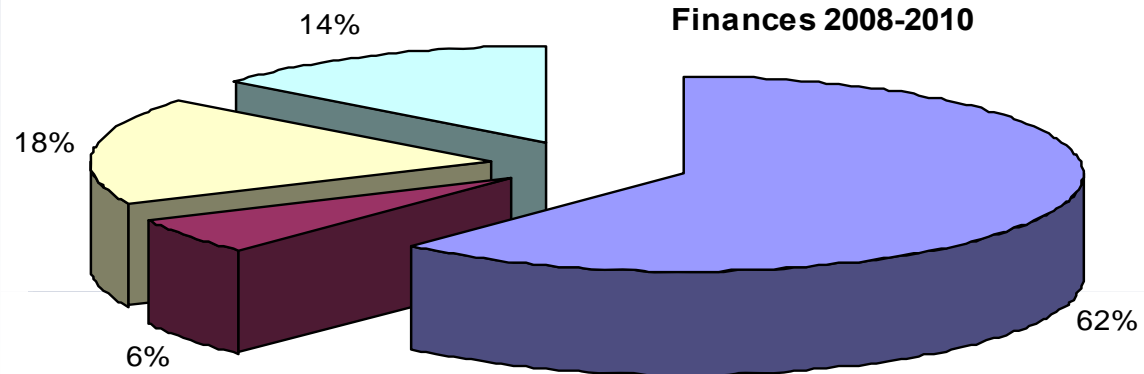

Finances 2008-2010