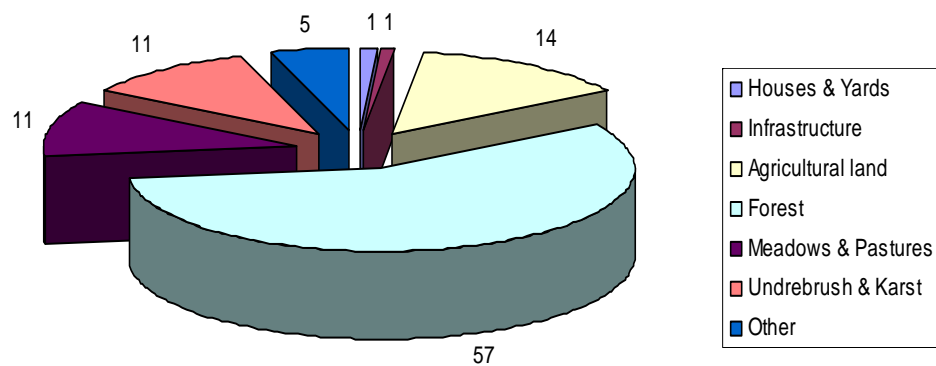

Mine situation in Croatia Jan. 1th 2010

95.000
mines

887 km² of mine
suspected area

Land-area: 56 542 km²

Legend:

Mine Suspected Area

HRVATSKI CENTAR ZA RAZMINIRANJE

Land Release

Land Release

Demining

Technical survey

Non-technical survey

Structure of SHA

Structure 2007

Structure 2010

Structure 2008-2009