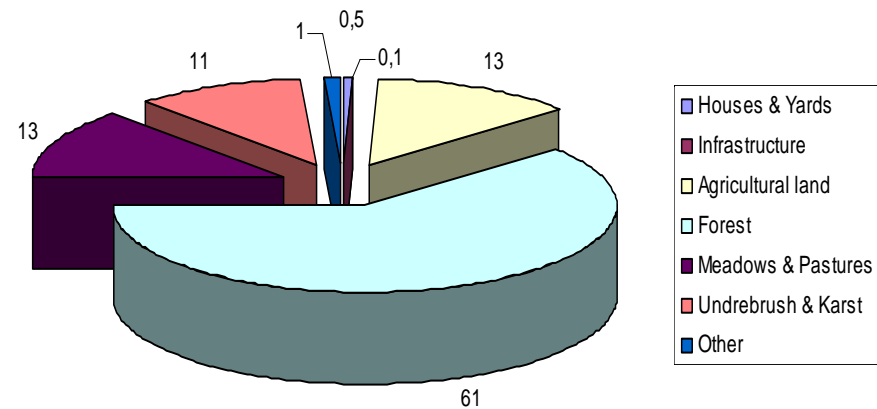

Mine situation in Croatia Jan. 1th 2010

95.000
mines

887 km² of mine
suspected area

Land-area: 56 542 km²

Legend:

Mine Suspected Area

HRVATSKI CENTAR ZA RAZMINIRANJE

Land Release

Land Release

Demining

Technical survey

Non-technical survey

Structure of SHA

Structure 2007

Structure 2010

Structure 2008-2009