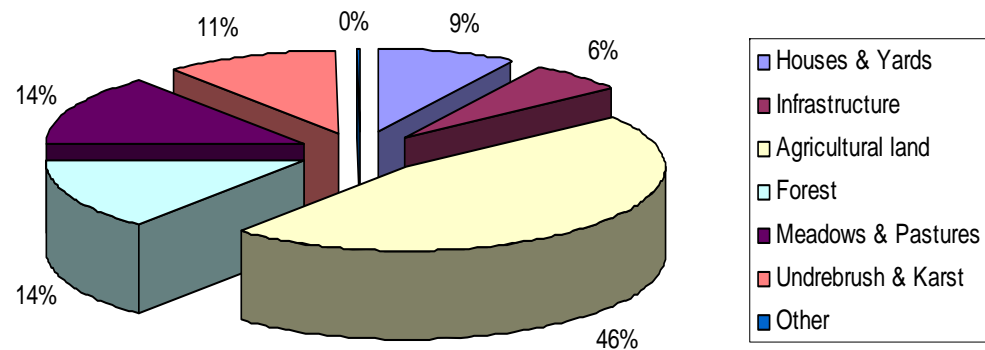

Mine situation in Croatia Jan. 1th 2010

95.000
mines

887 km² of mine
suspected area

Land-area: 56 542 km²

Legend:

Mine Suspected Area

HRVATSKI CENTAR ZA RAZMINIRANJE

Land Release

Land Release

Demining

Technical survey

Non-technical survey

Structure of SHA

Structure 2007

Structure 2010

Structure 2008-2009