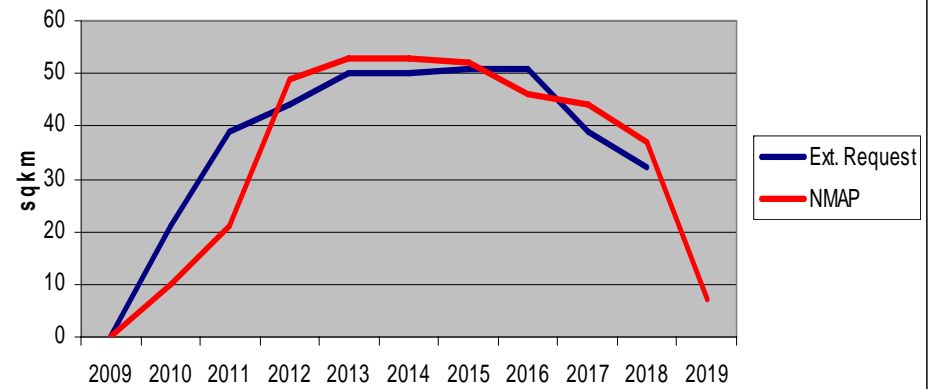

Technical survey