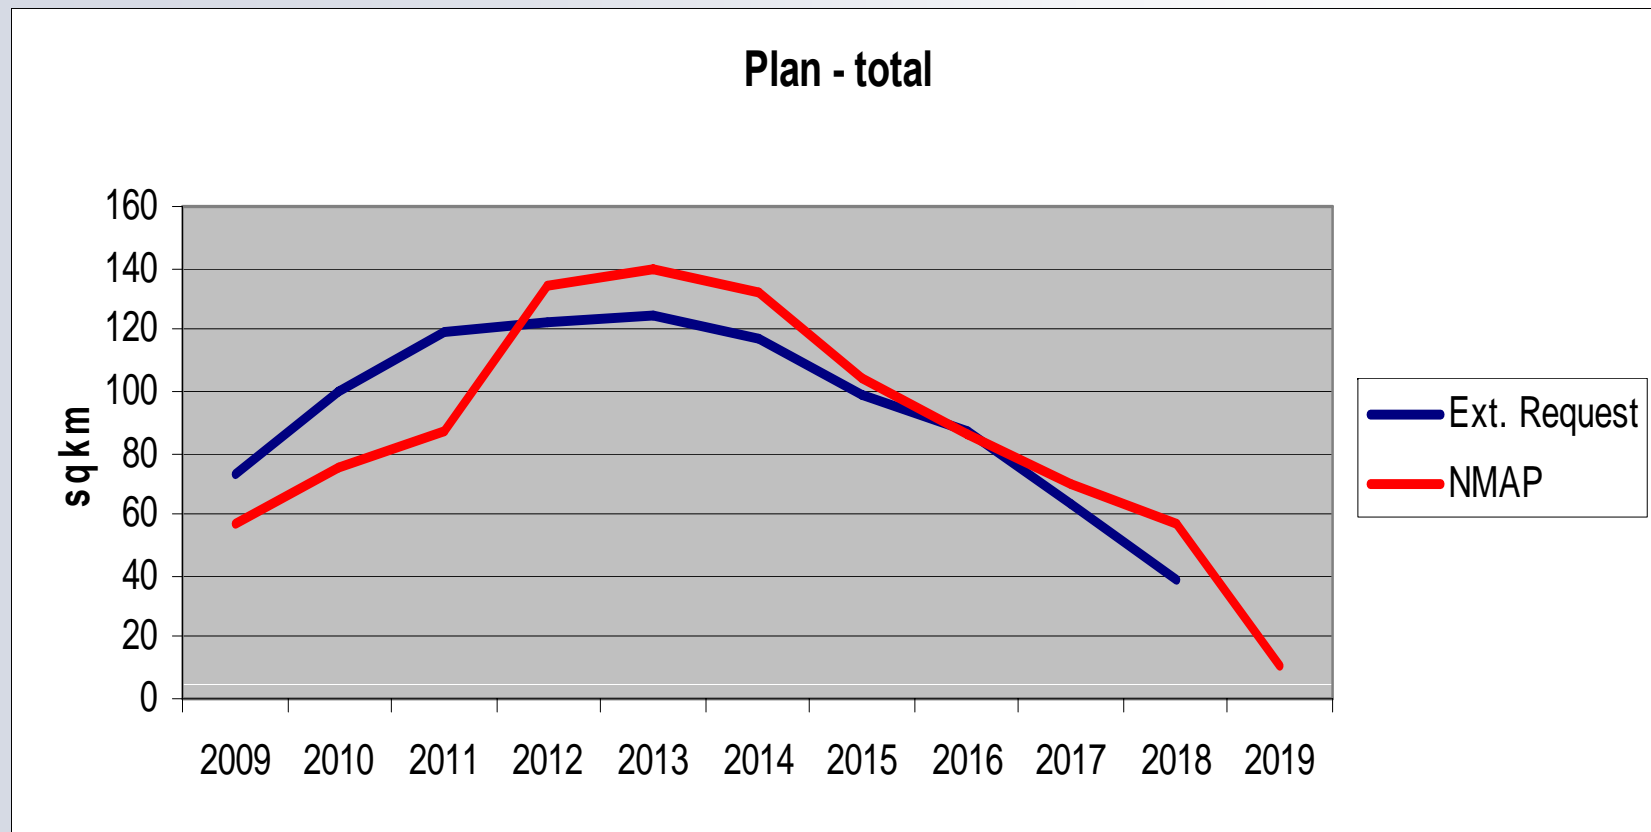

Mine situation in Croatia Jan. 1th 2010

95.000
mines

887 km² of mine
suspected area

Land-area: 56 542 km²

Legend:

Mine Suspected Area

HRVATSKI CENTAR ZA RAZMINIRANJE

Land Release