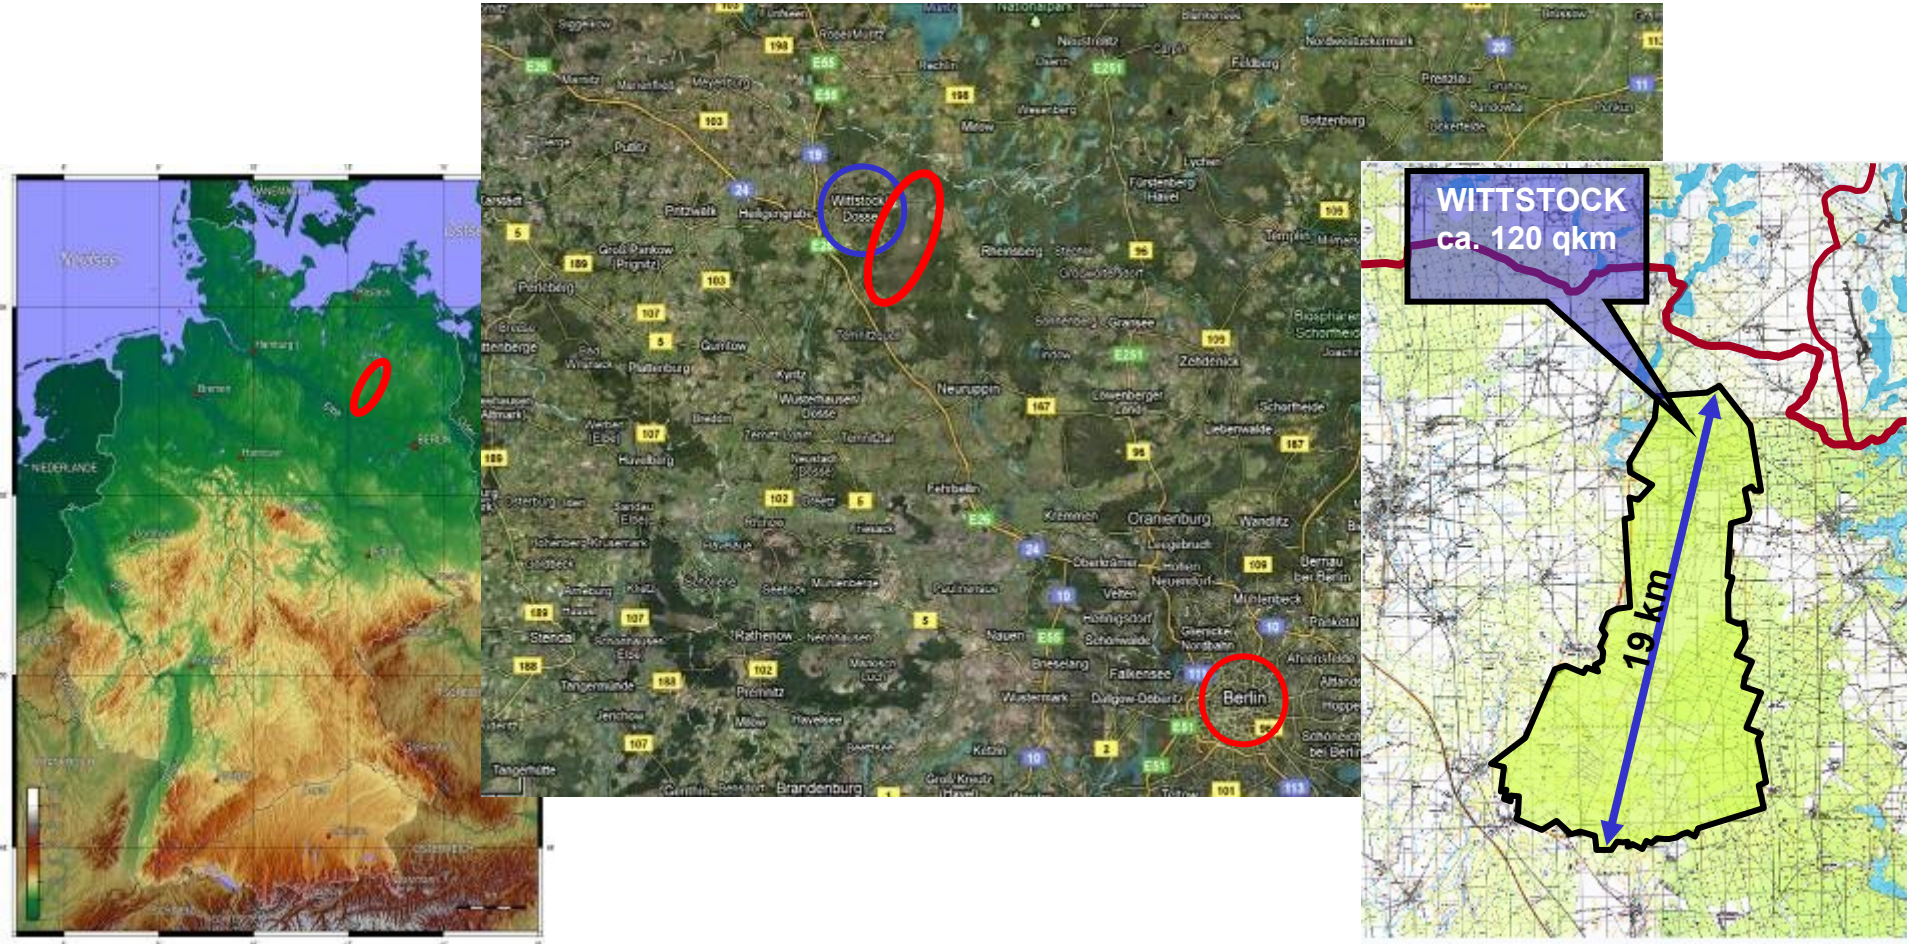

## Federal Ministry of Defence

**Suspected Anti-personnel Mine and  
Cluster Munitions Contamination**

# Geographical Location WITTSTOCK Area

# Former Air-to-Ground Firing Range WITTSTOCK